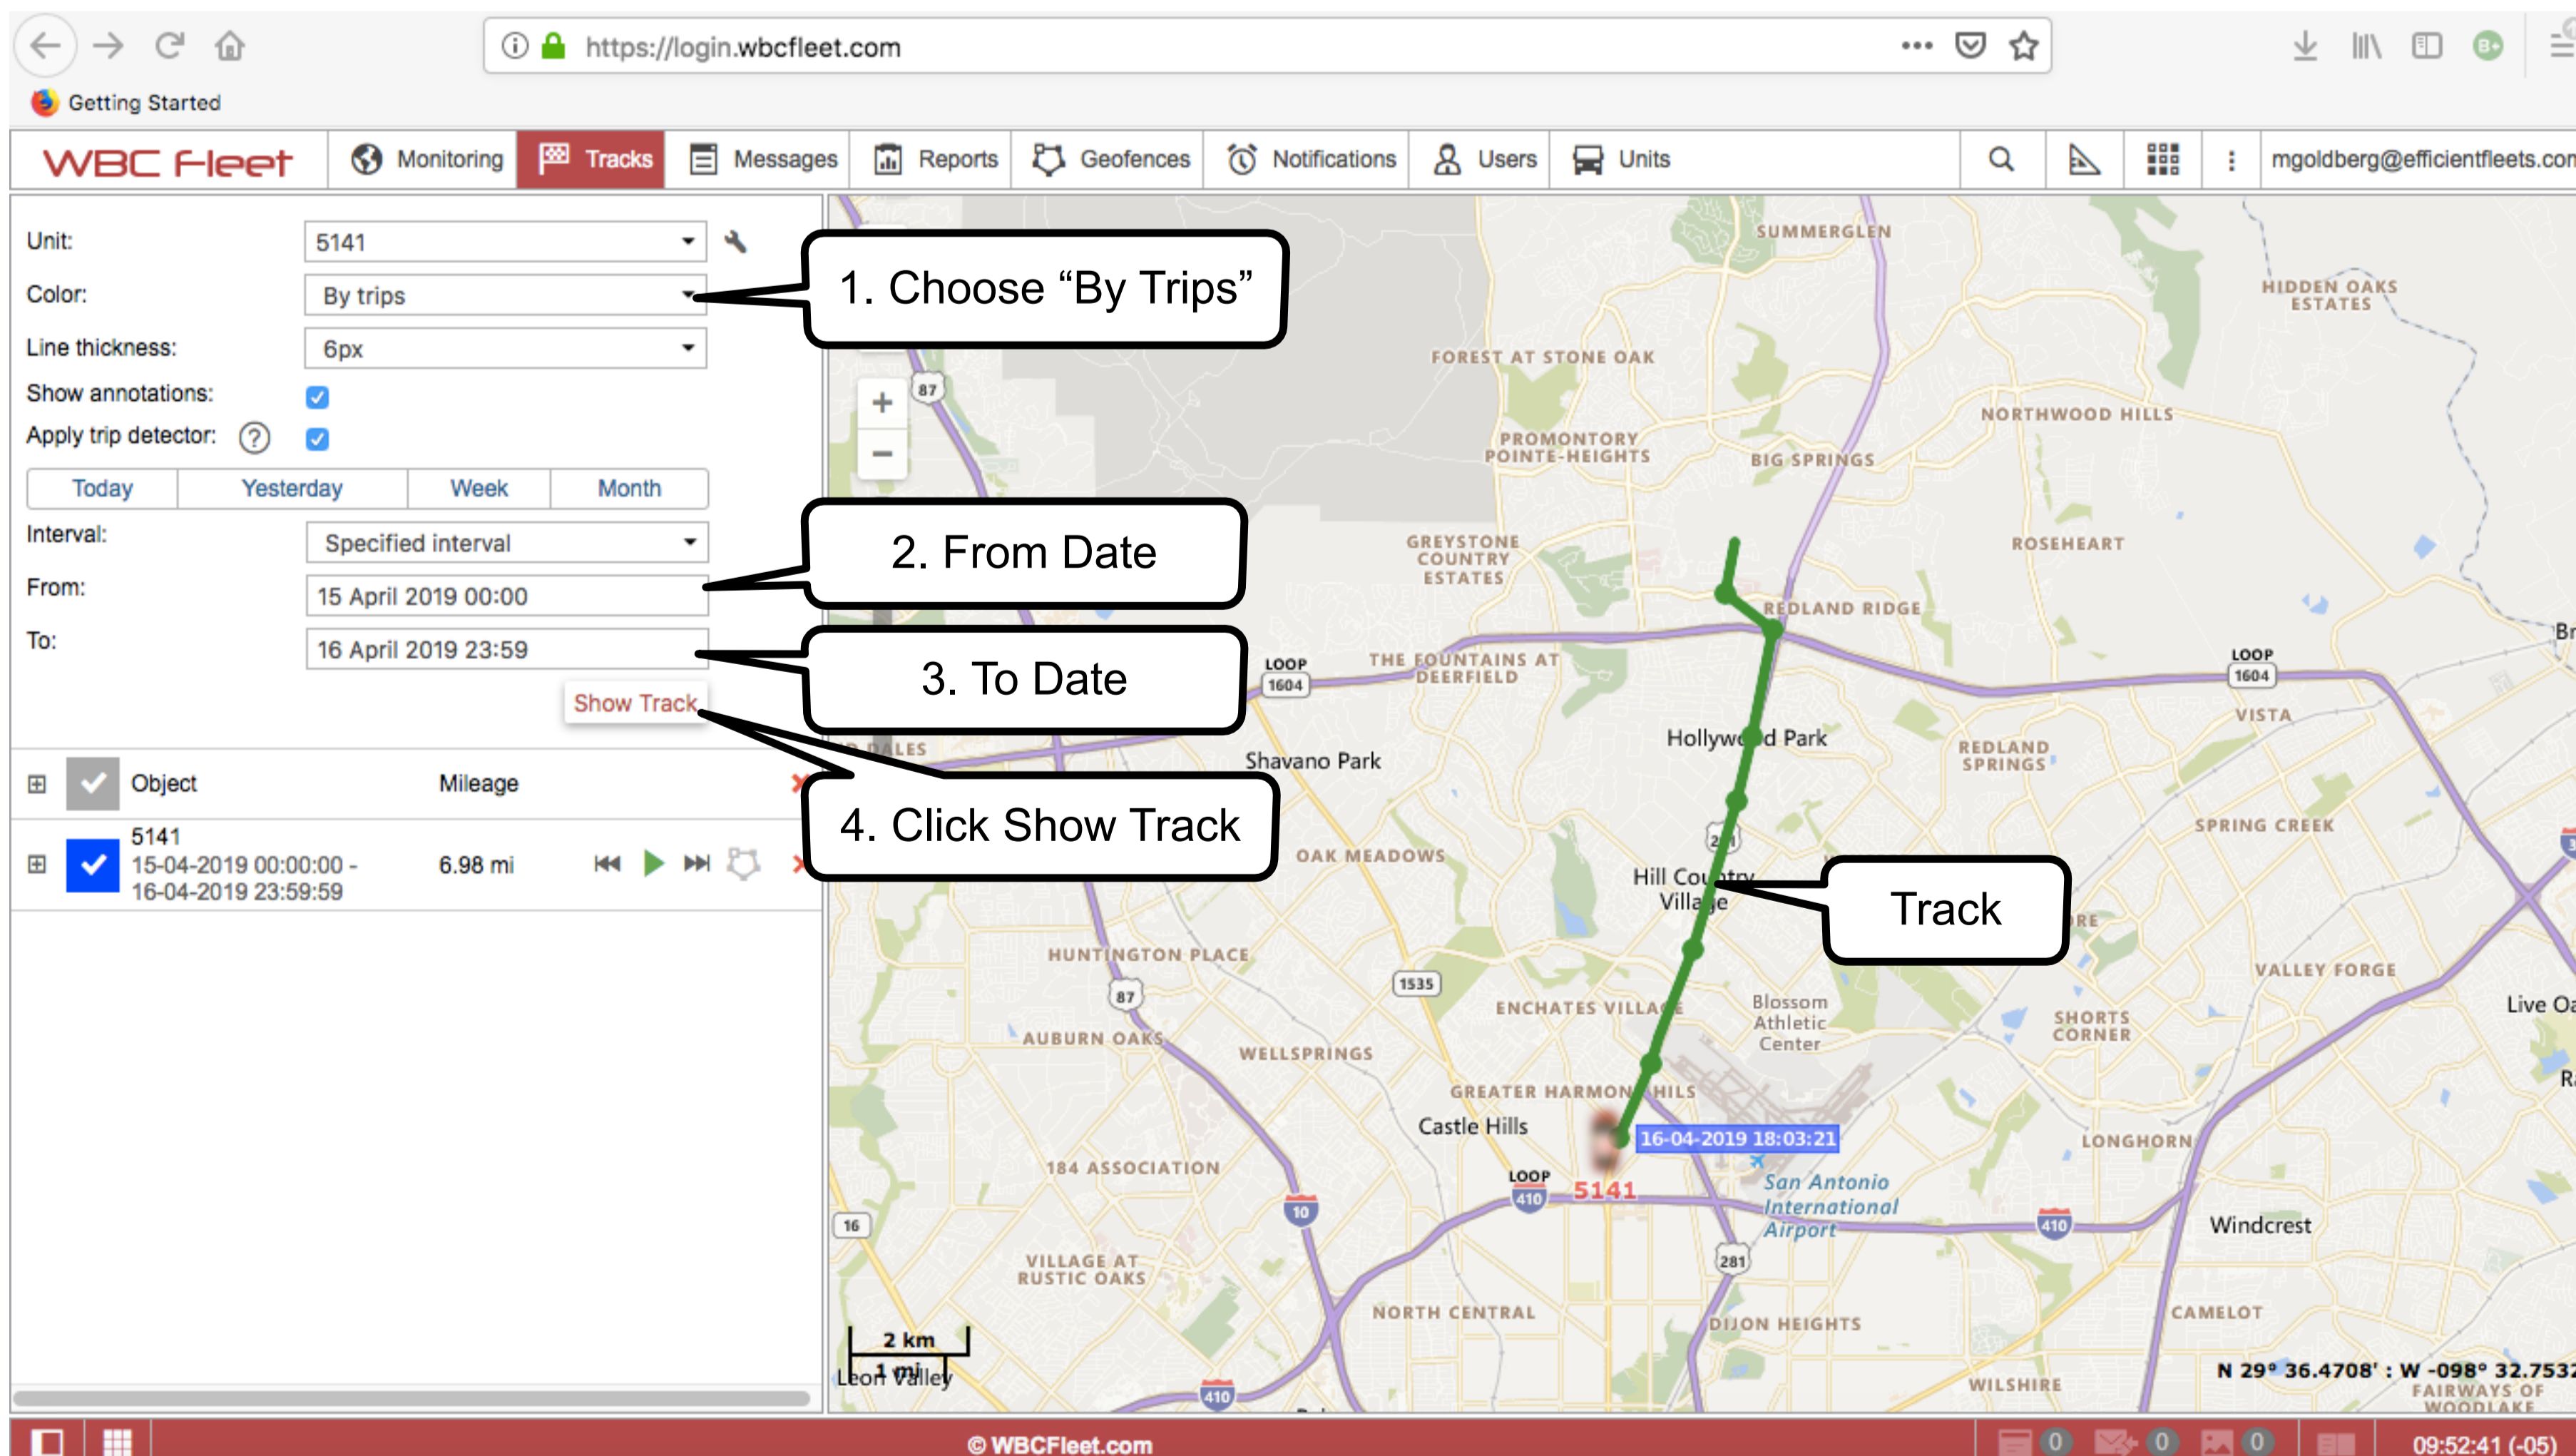

1

Login to WBC Fleets

2

Monitor Your GL300W Personal GPS Tracker

3

Search for History