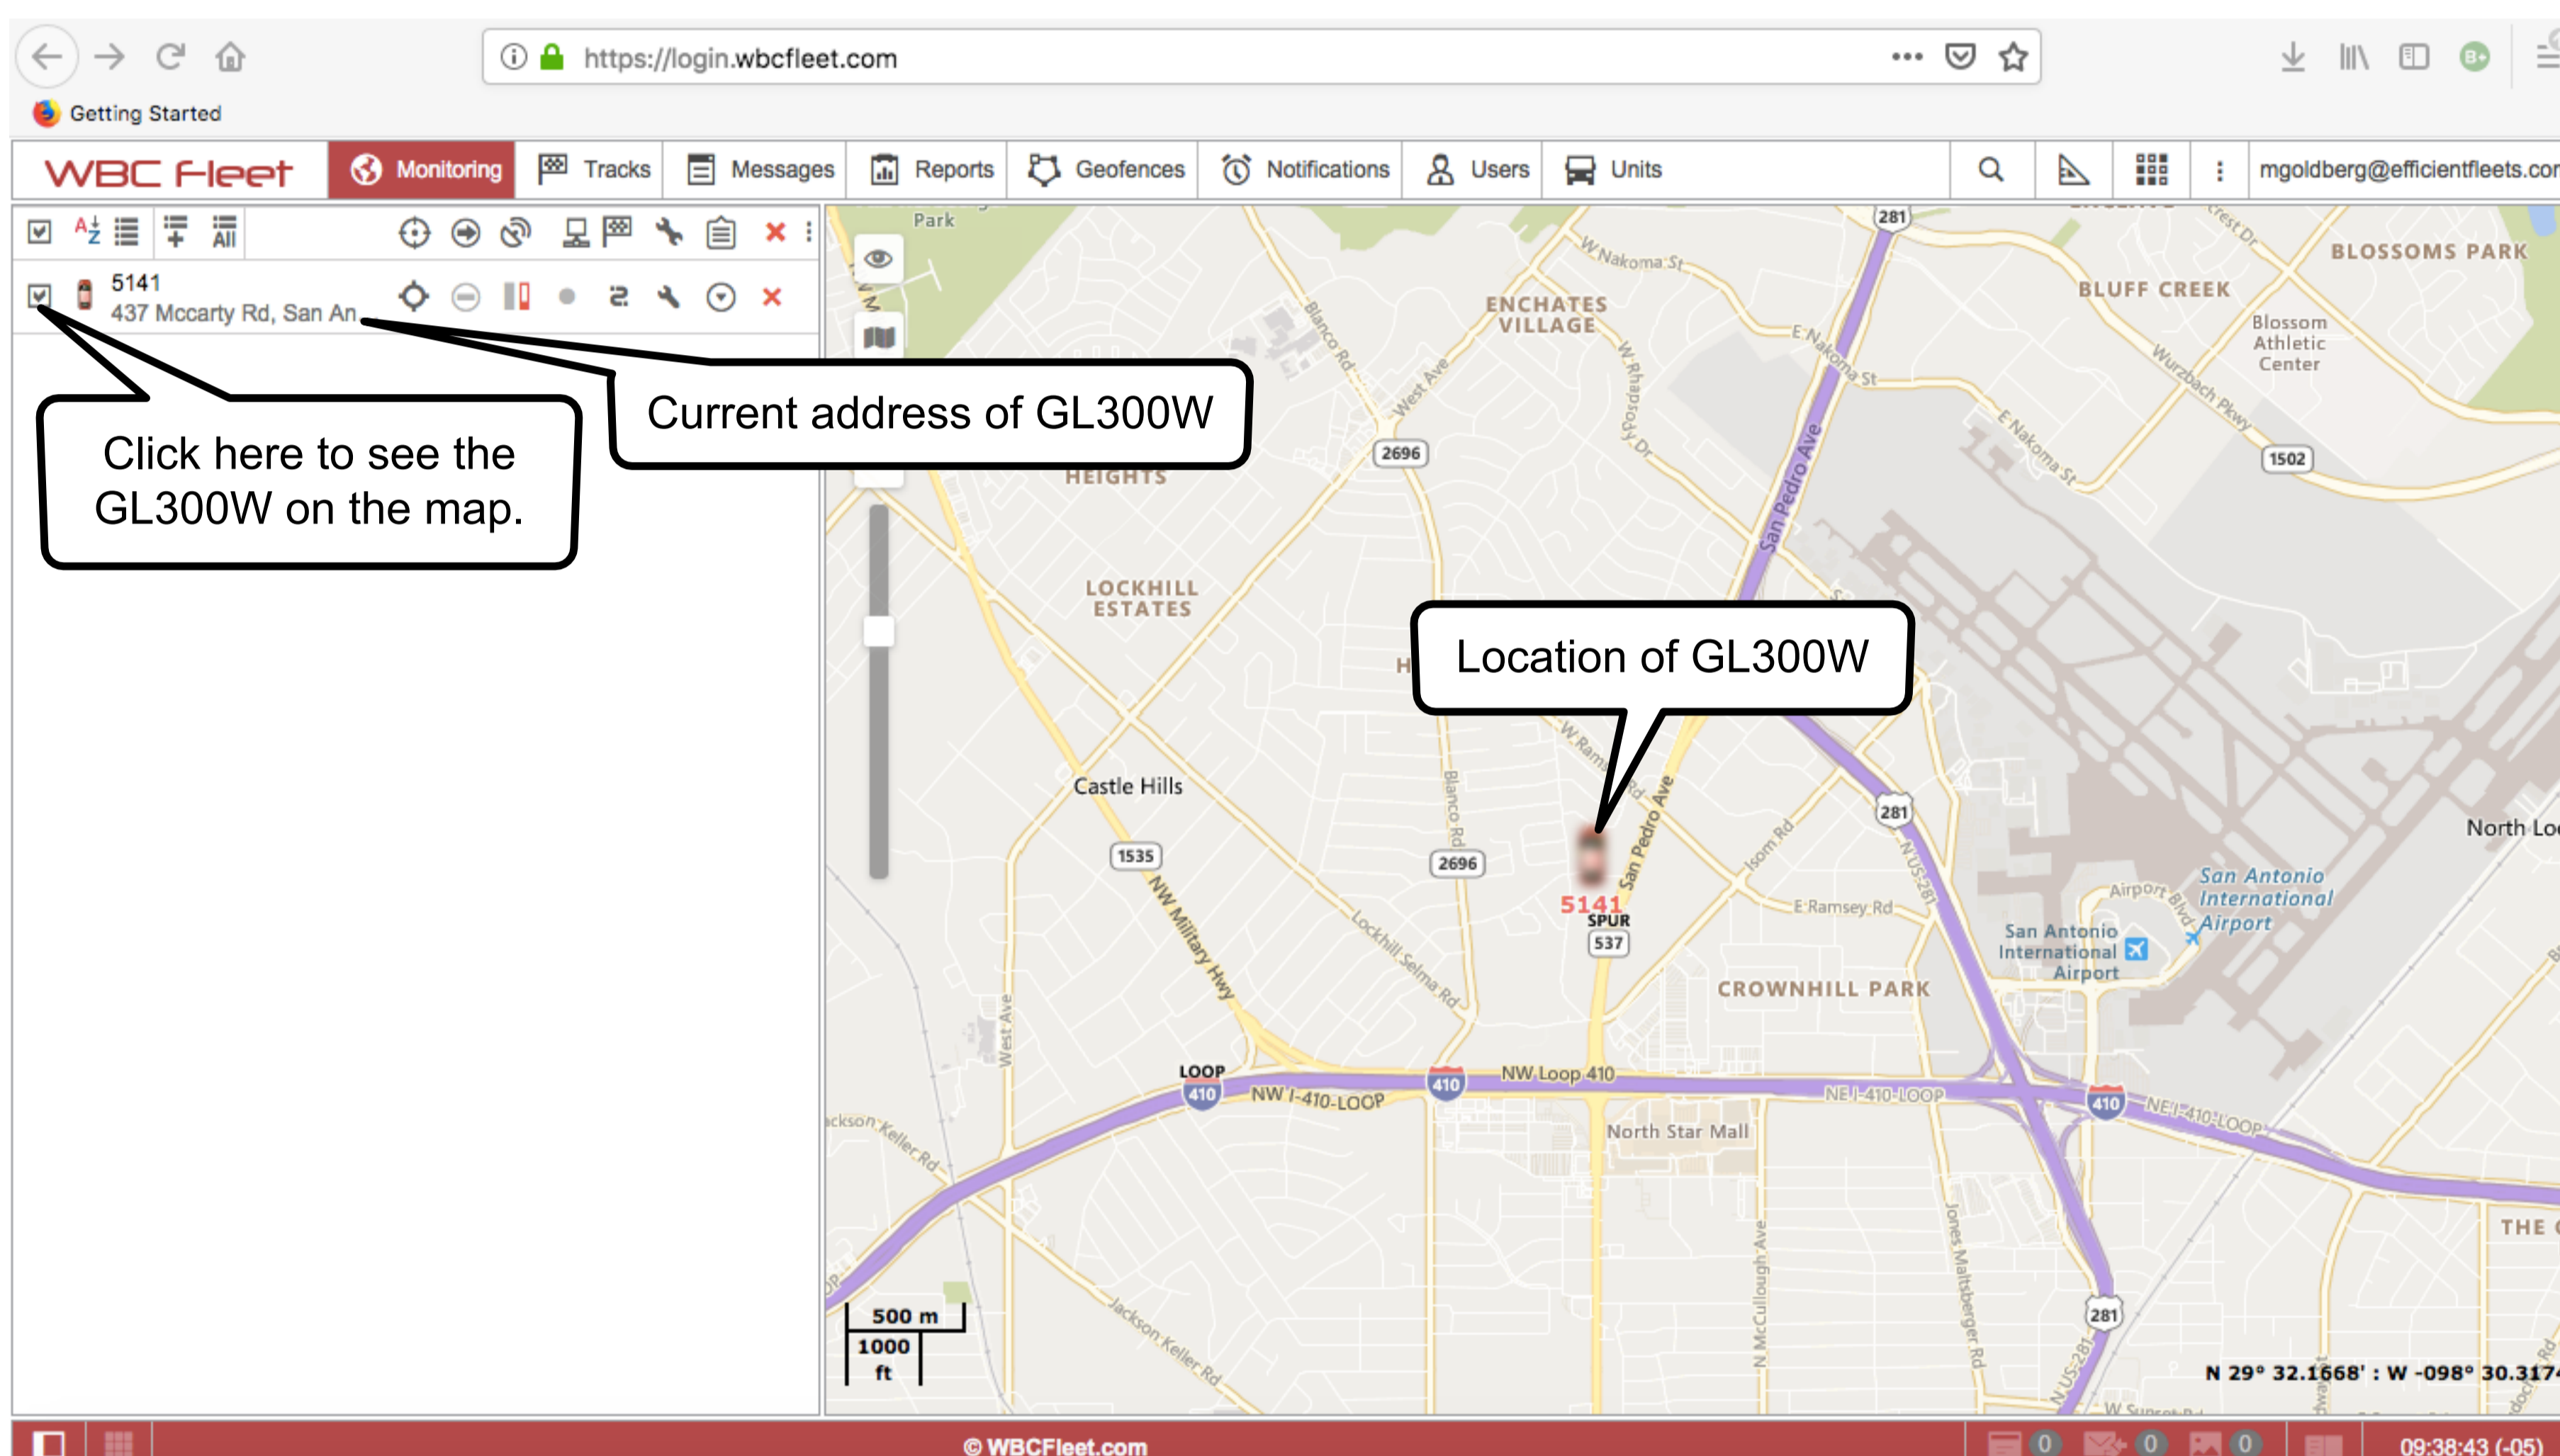

1

Login to WBC Fleets

2

Monitor Your GL300W Personal GPS Tracker

3

Search for History