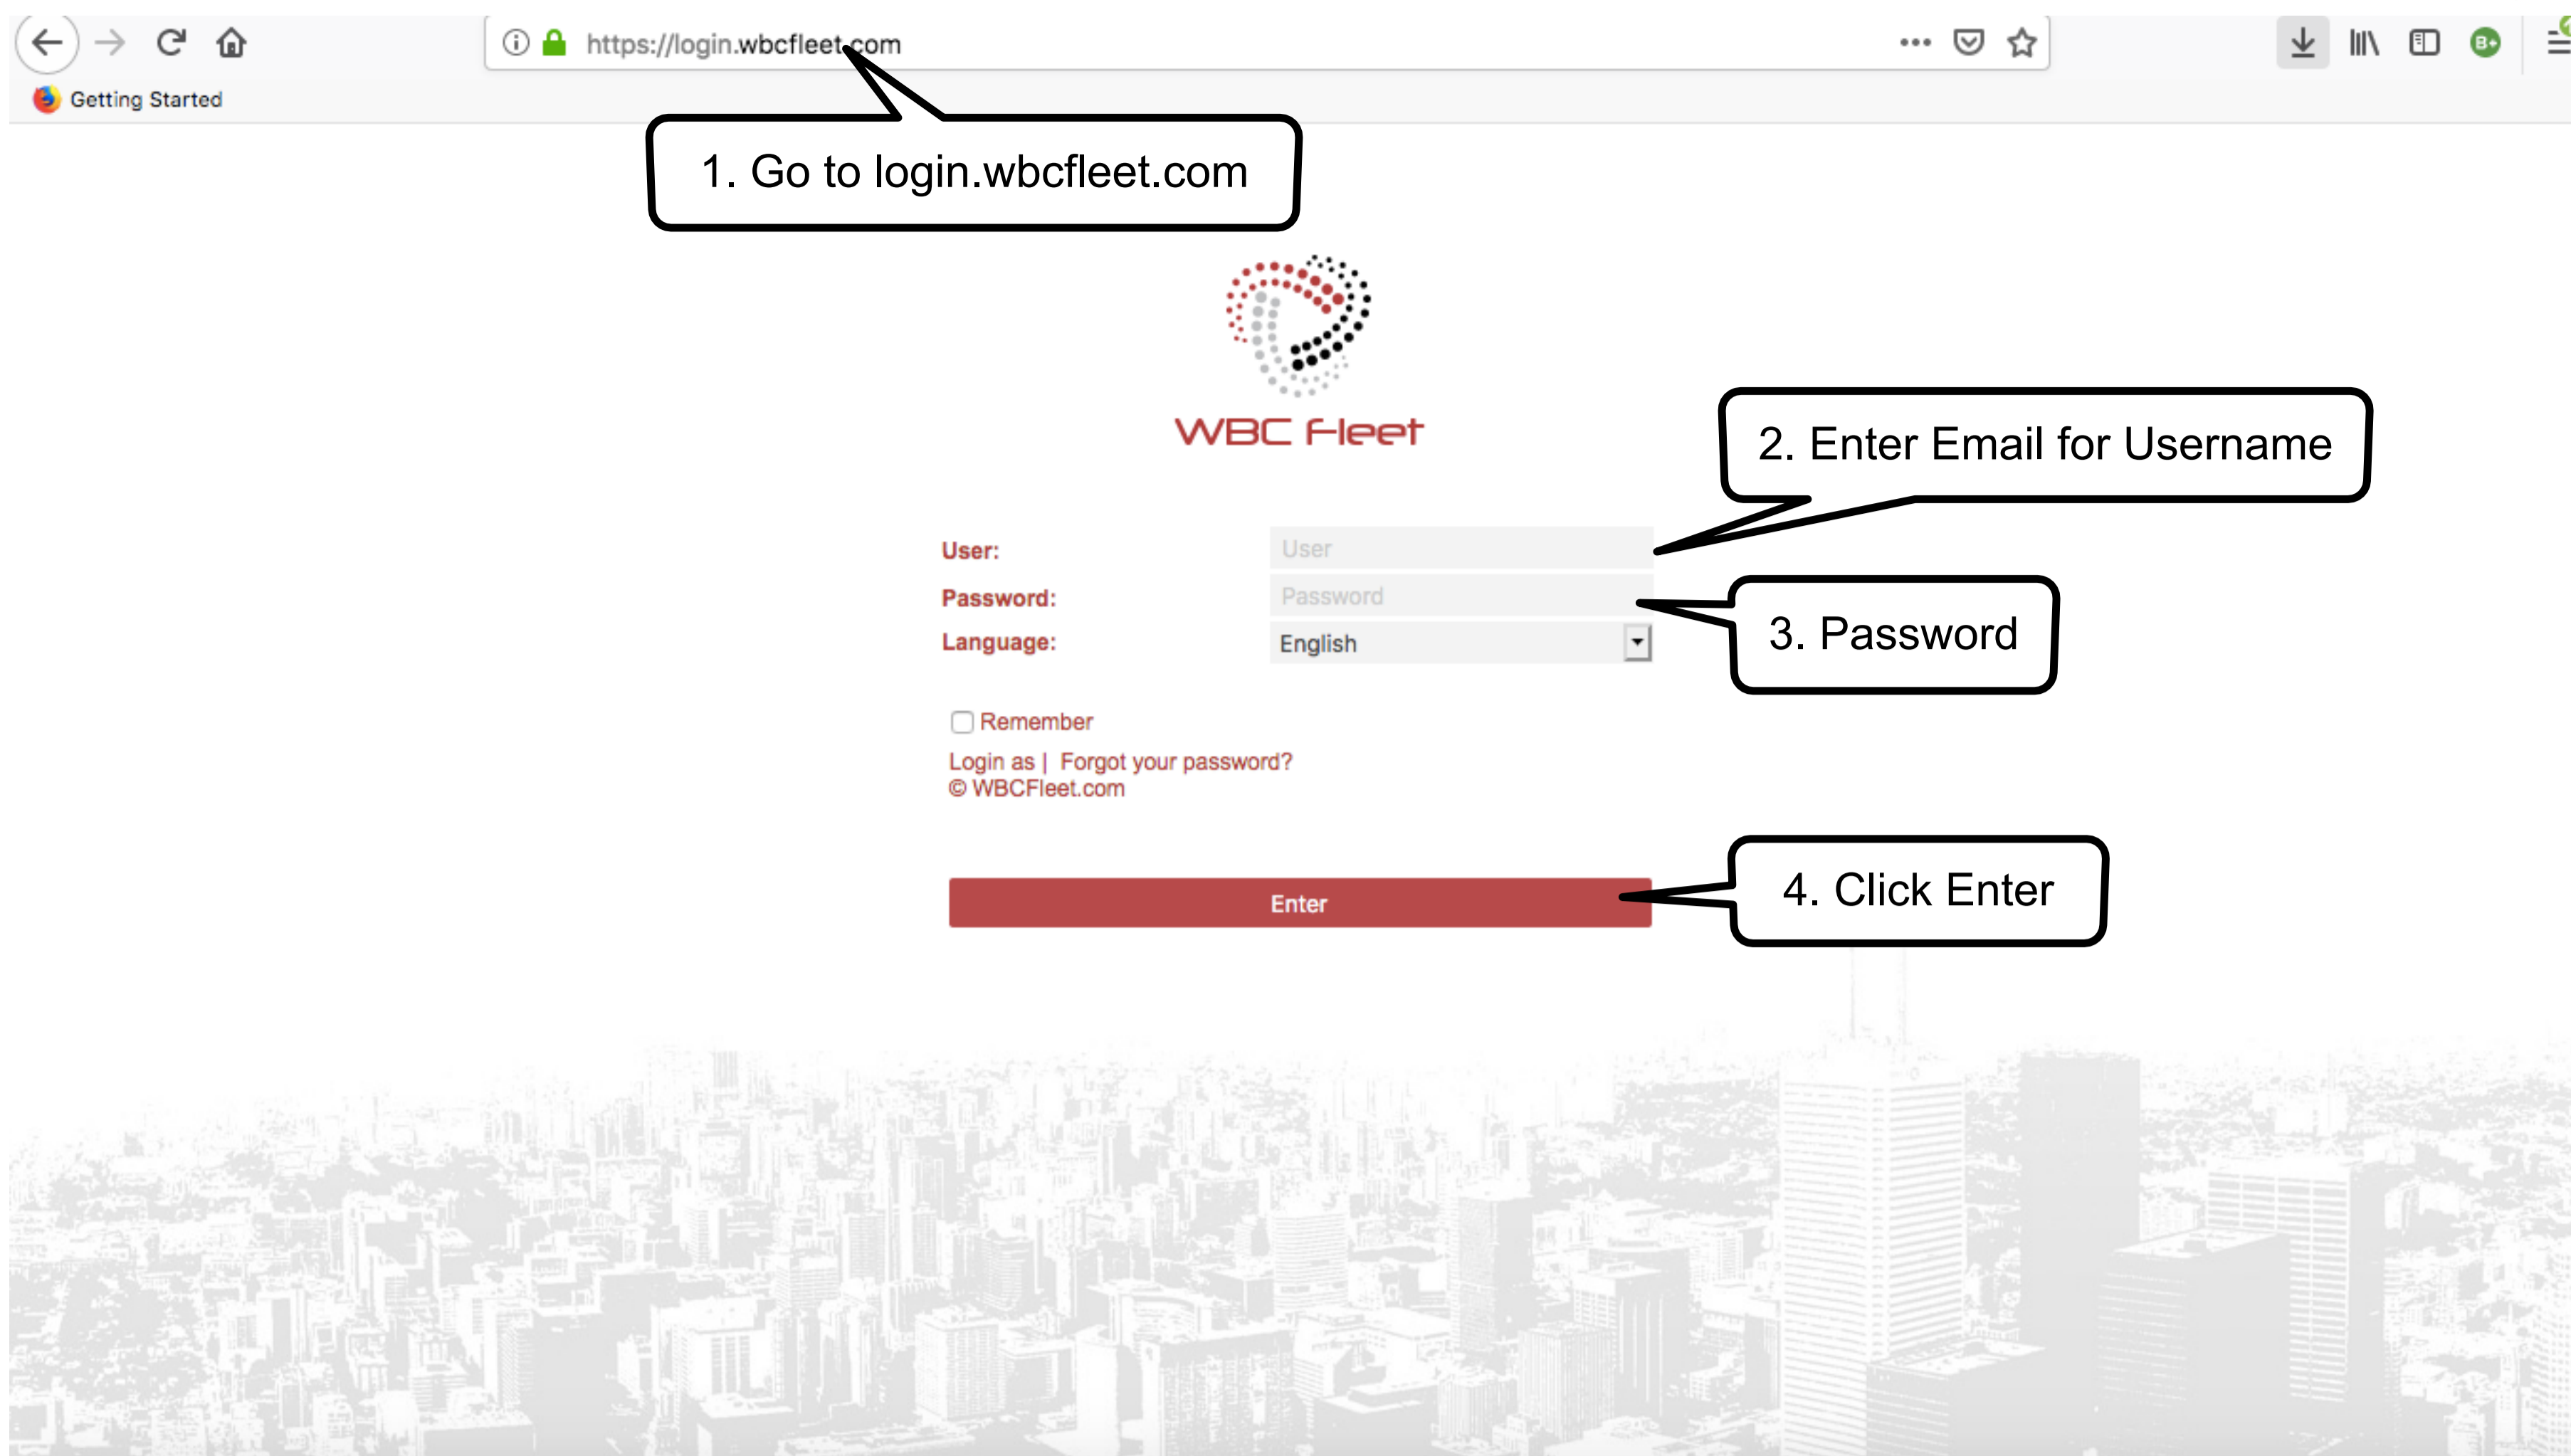

1

Login to WBC Fleets

2

Monitor Your GL300W Personal GPS Tracker

3

Search for History